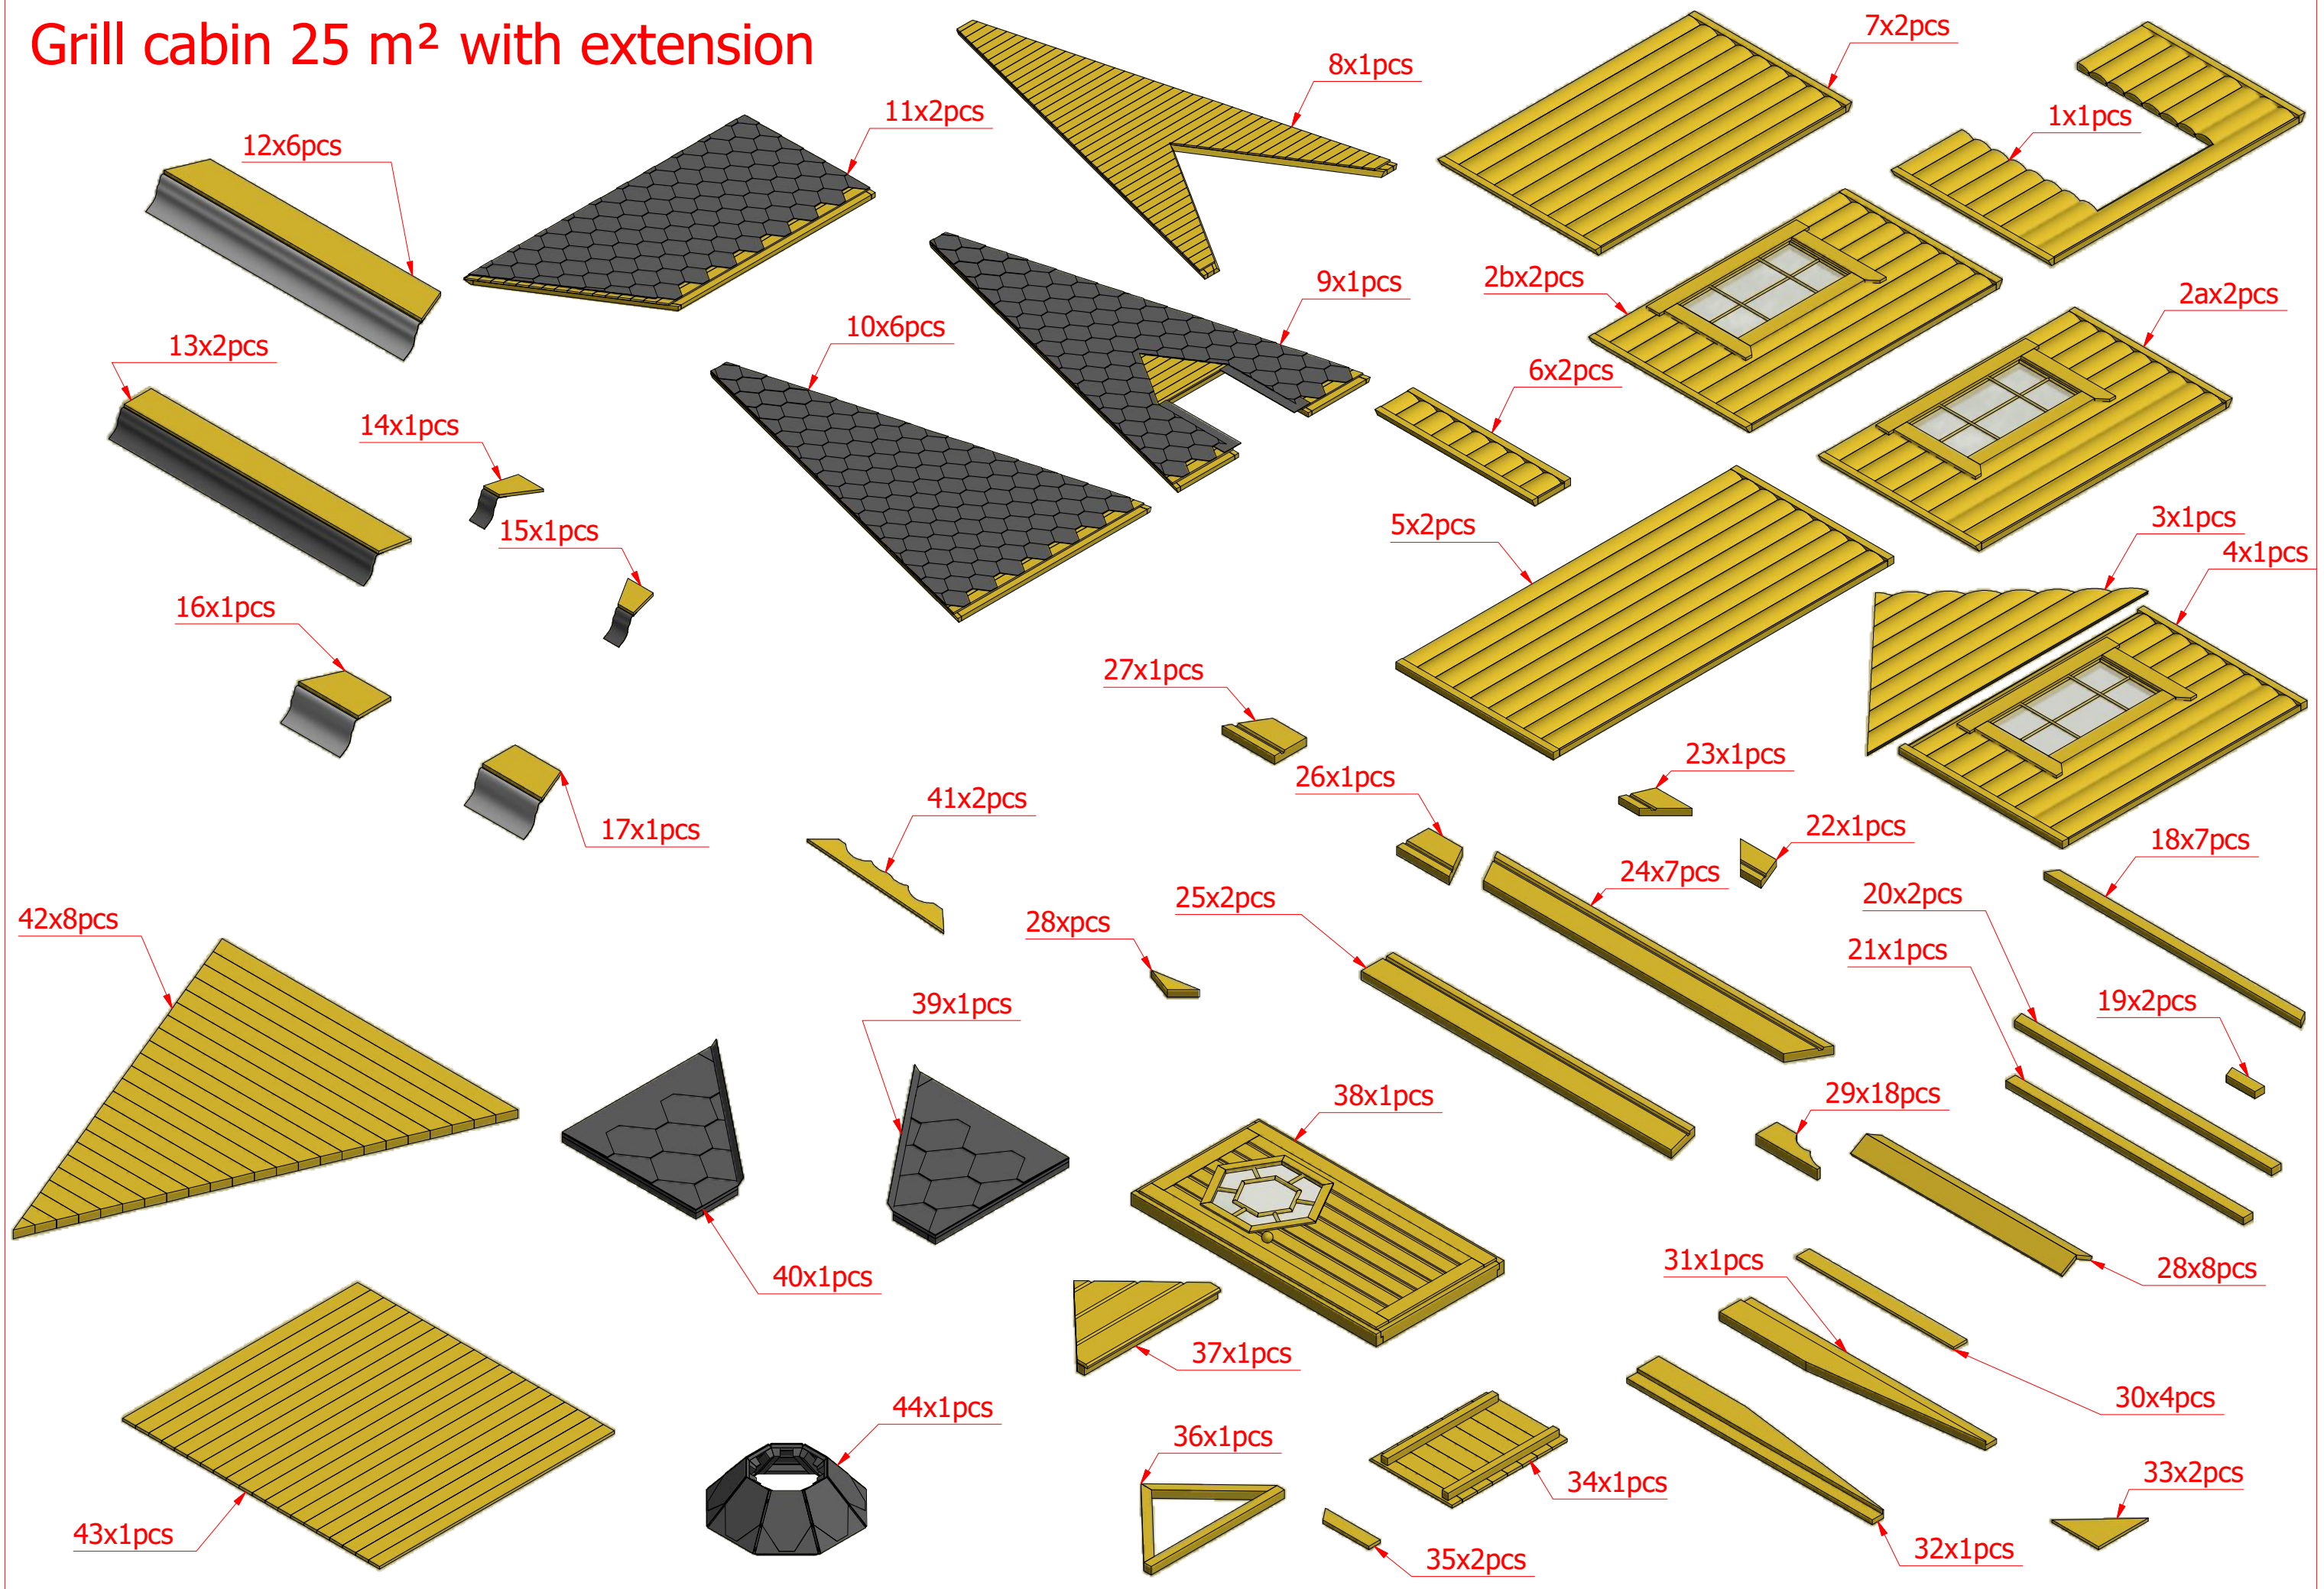

Grill cabin 25 m² with extension