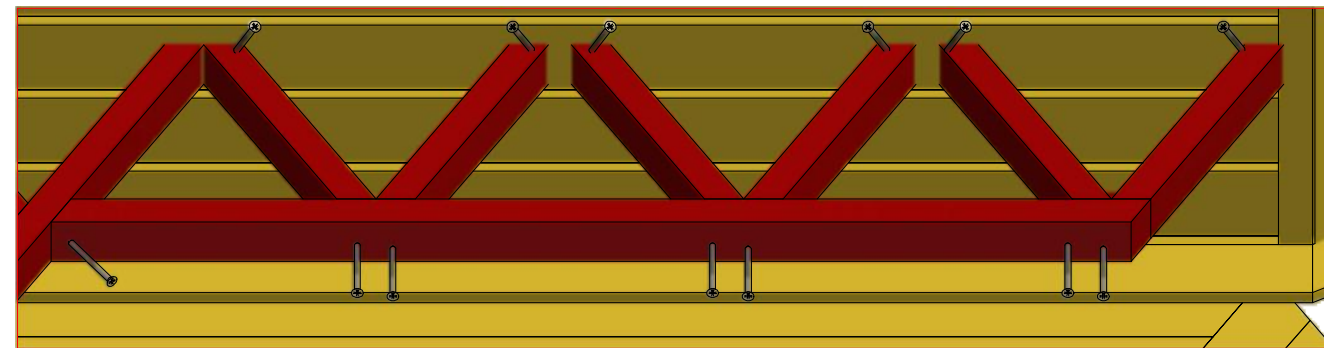

Grill cabin 25 m² with extension

Screws

1	S2	4x70	144 pcs
2	S3	3.5x45	40 pcs