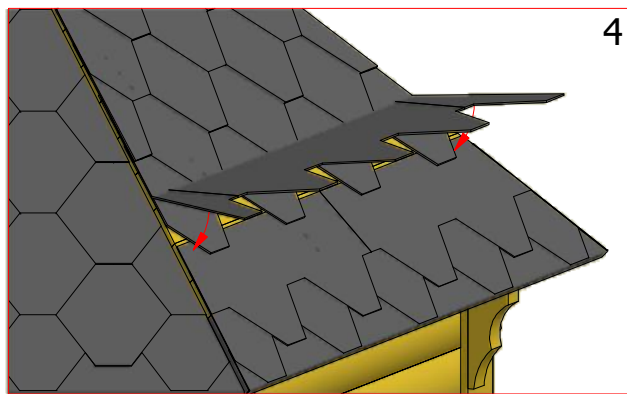

Grill cabin 25 m² with extension

Screws

1	S3	3.5x45	40 pcs
2	V1	2.5x25