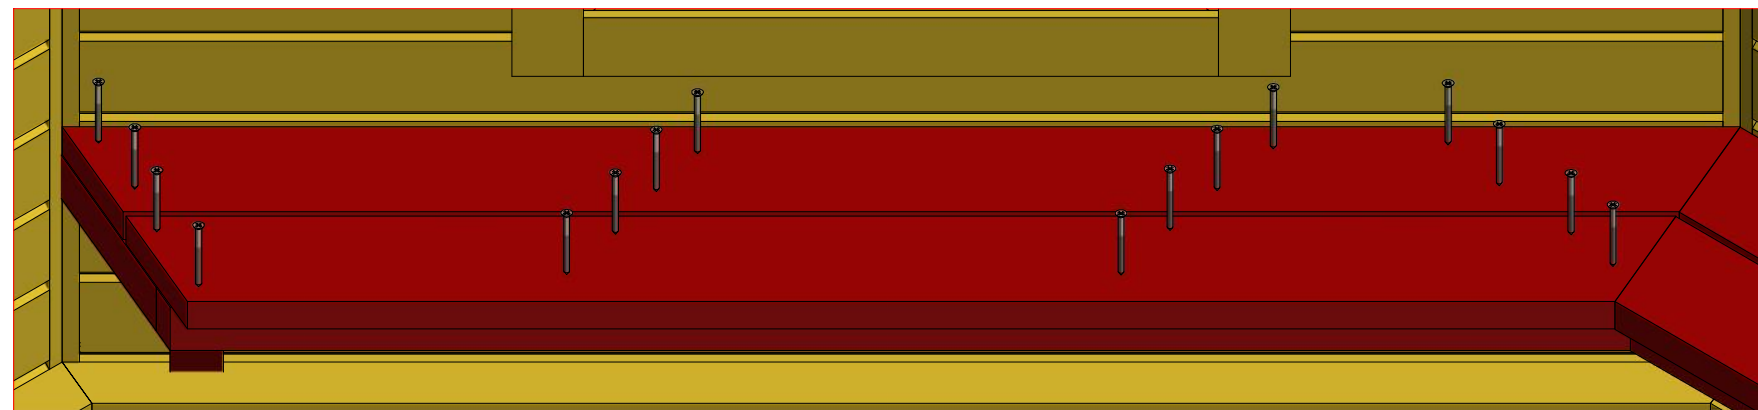

Grill cabin 25 m² with extension

Screws

1	S2	4x70	144 pcs
2	S3	3.5x45	40 pcs