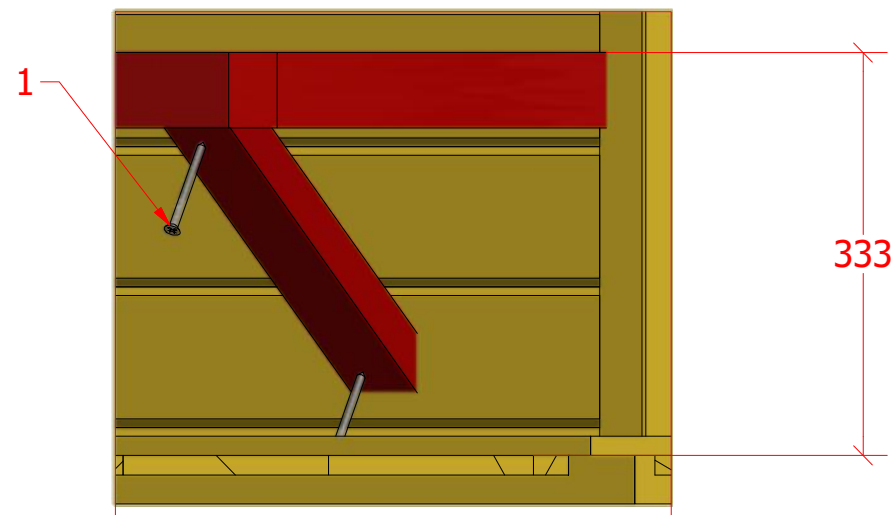

Grill cabin 25 m² with extension

Screws

1	S2	4x70	144 pcs
2	S3	3.5x45	40 pcs