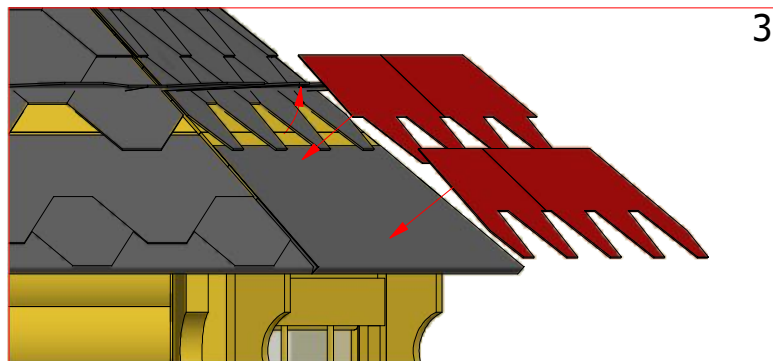

Grill cabin 25 m² with extension

Screws

1	S3	3.5x45	40 pcs
2	V1	2.5x25