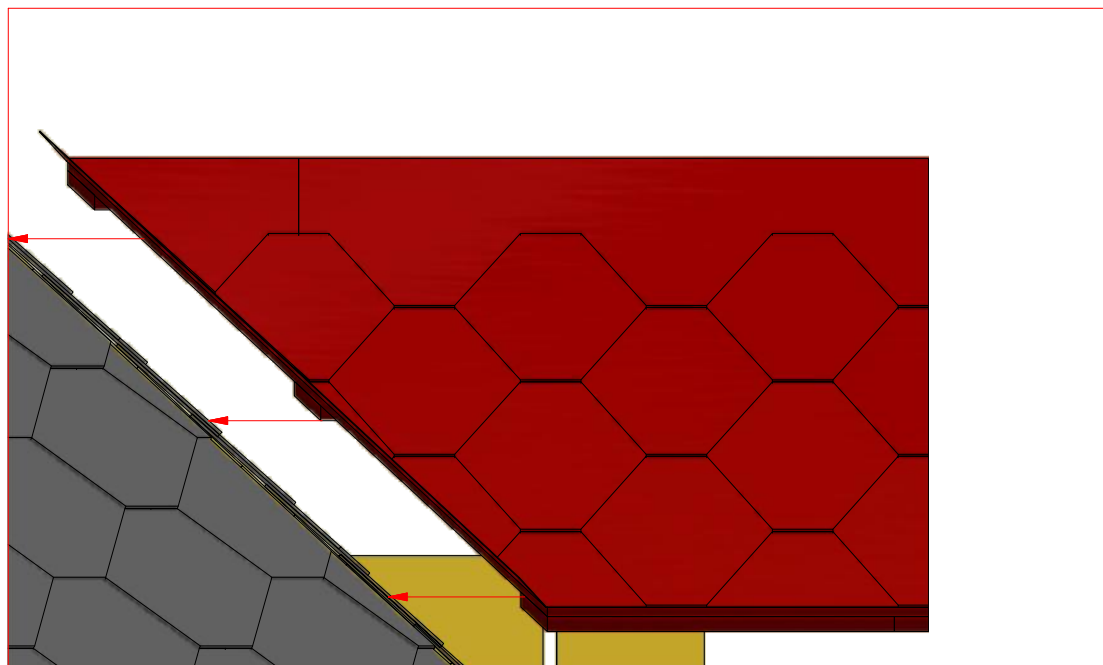

Grill cabin 25 m² with extension

Screws

1	S1	5x100	8 pcs
2	S3	3.5x45	4 pcs