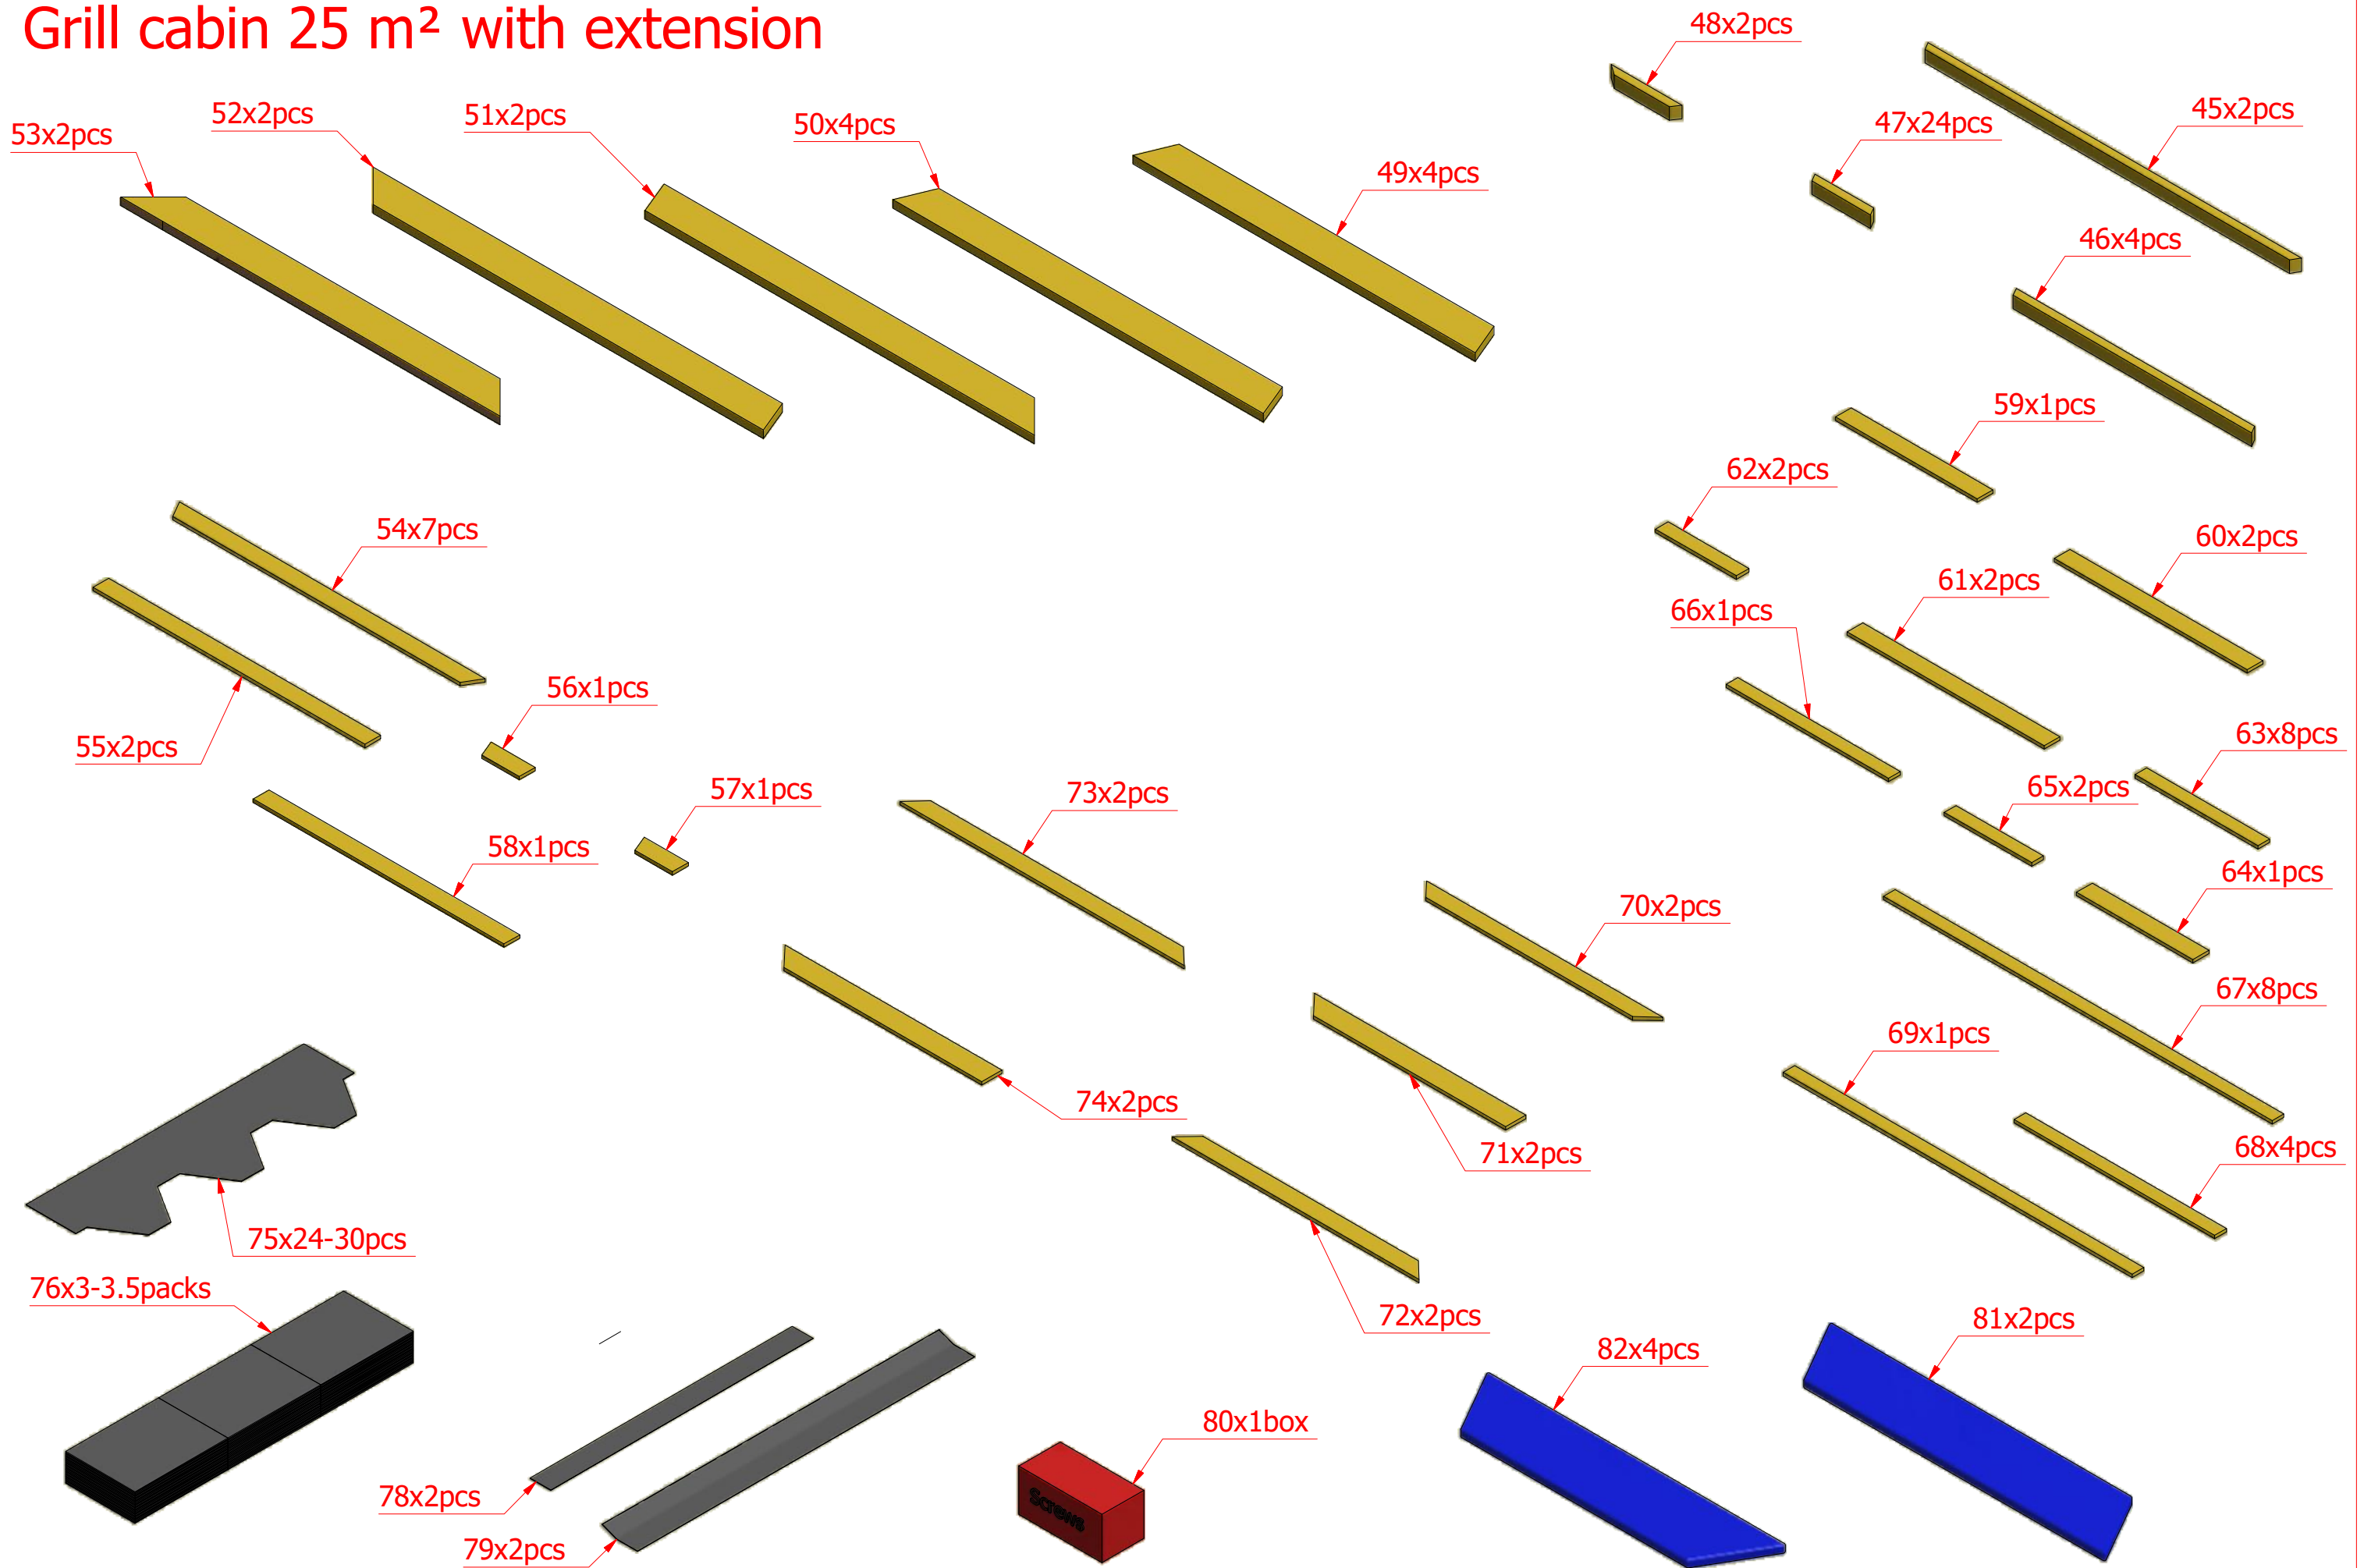

Grill cabin 25 m² with extension