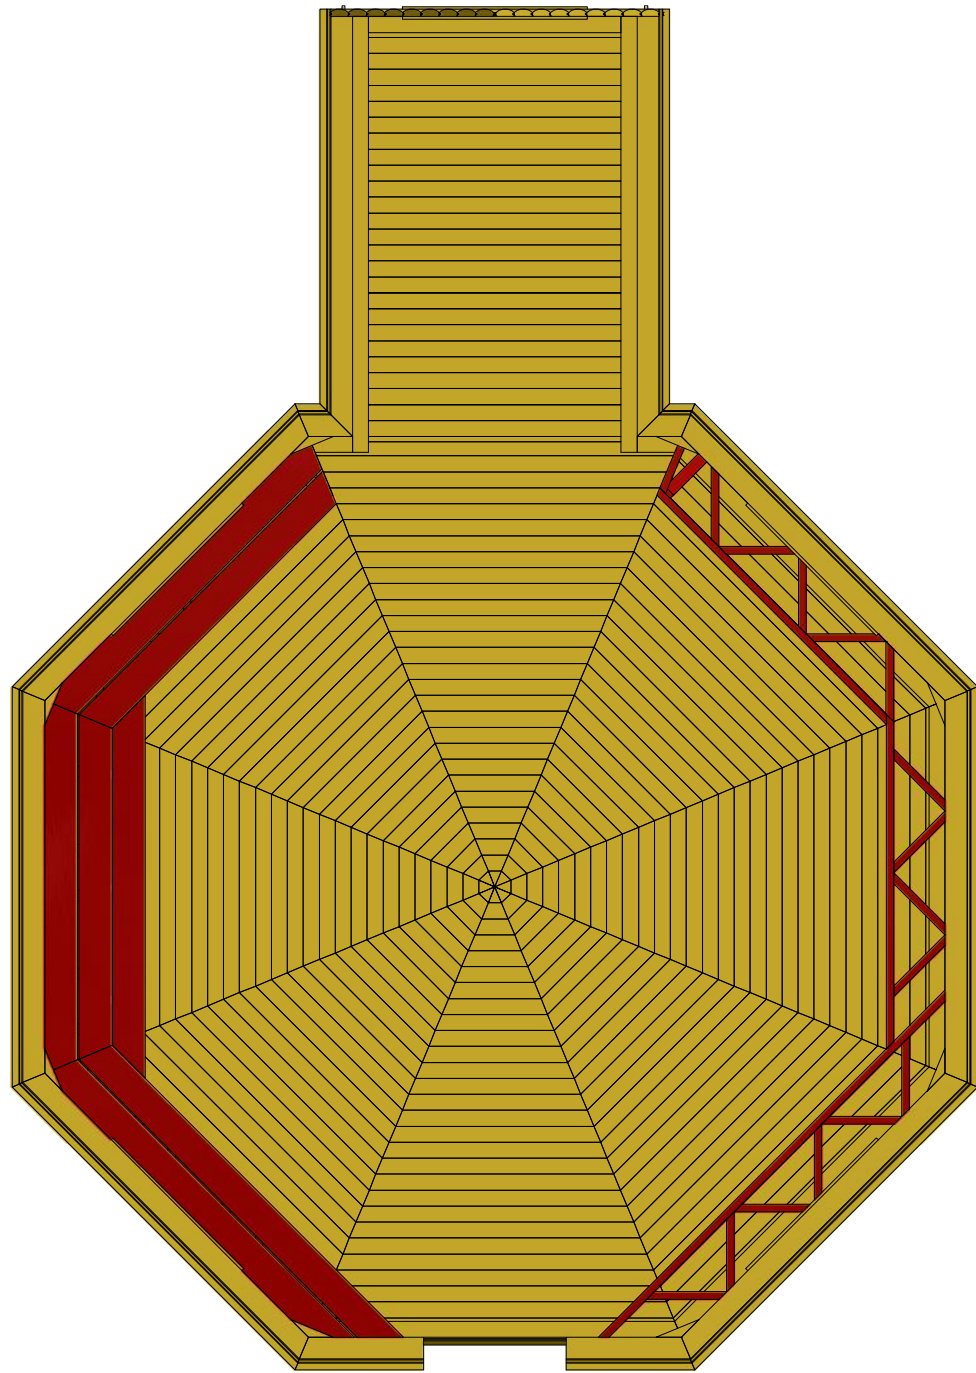

Grill cabin 25 m² with extension

Screws

1	S2	4x70	144 pcs
2	S3	3.5x45	40 pcs