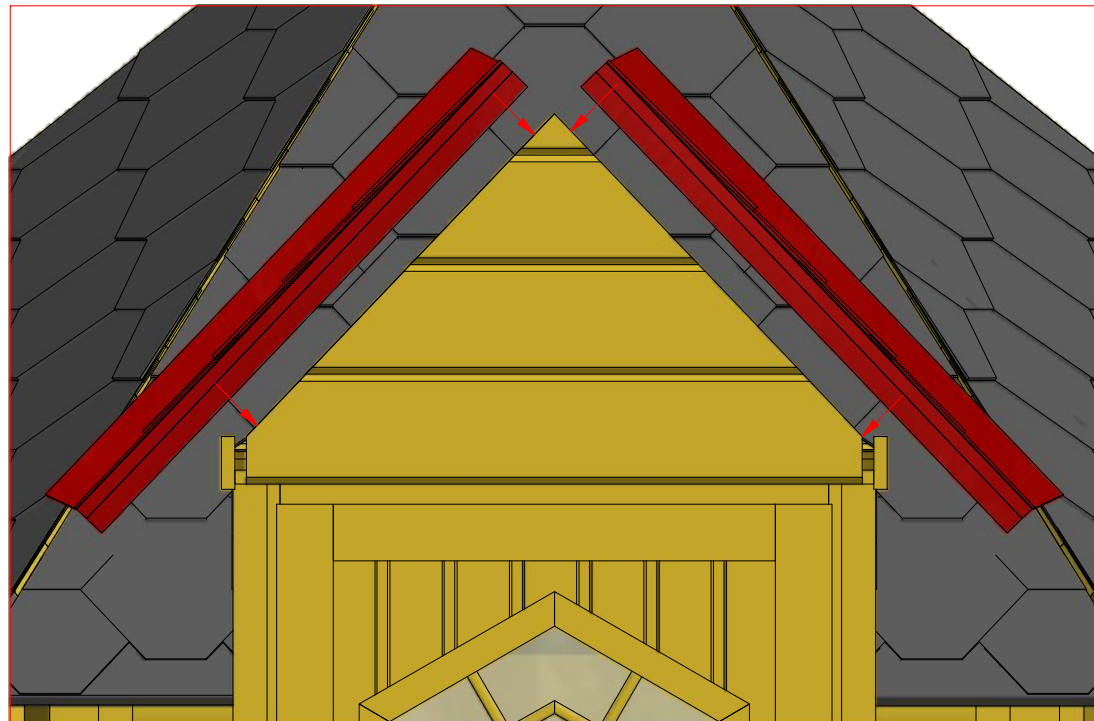

Grill cabin 25 m² with extension

Screws

1	S1	5x100	8 pcs
2	S3	3.5x45	4 pcs