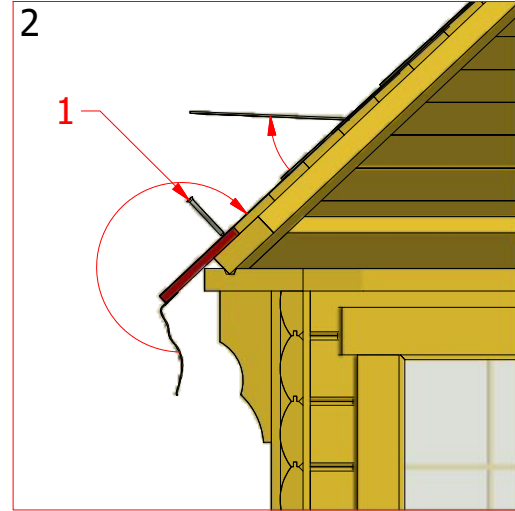

Grill cabin 25 m² with extension

Screws

1	S3	3.5x45	40 pcs
2	V1	2.5x25