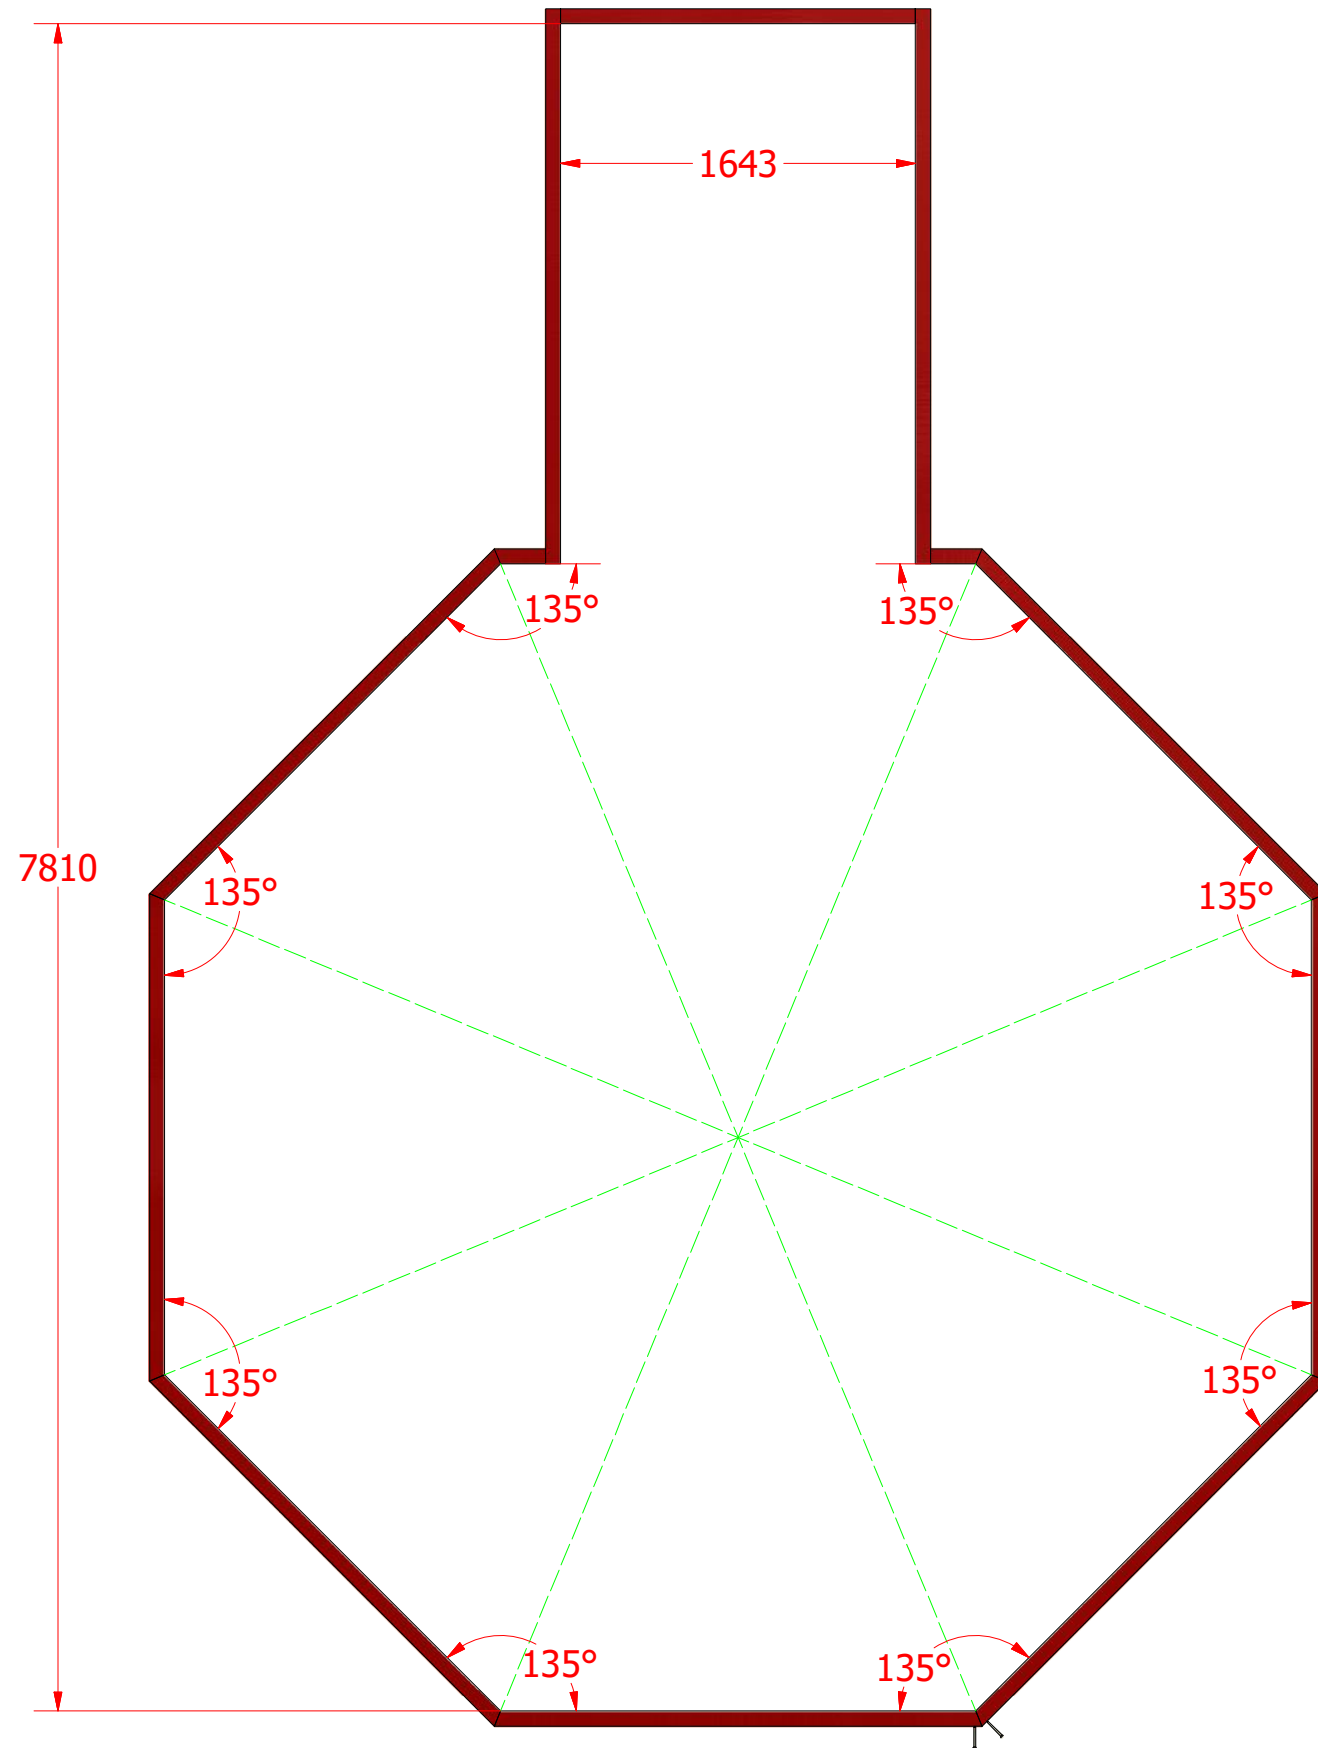

Grill cabin 25 m² with extension