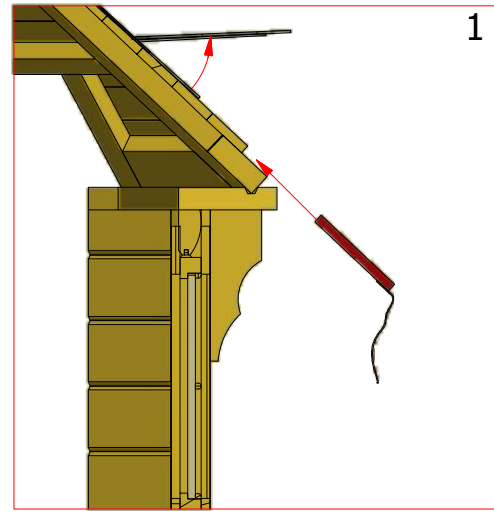

Grill cabin 25 m² with extension

Screws

1	S3	3.5x45	40 pcs
2	V1	2.5x25