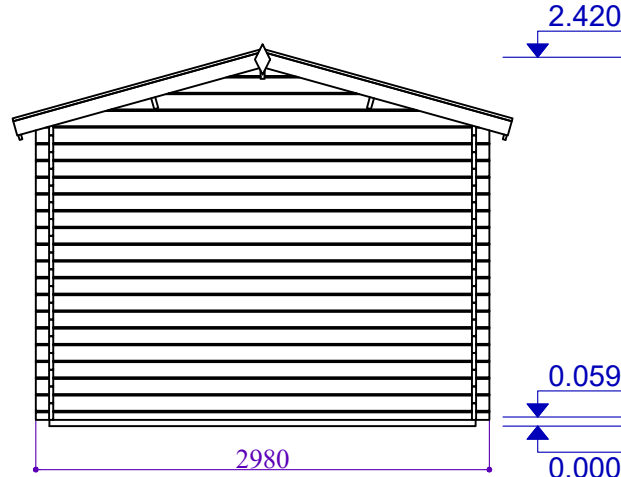

FOUNDATION PLAN

BACK FASADE

FRONT FASADE

PLAN

LEFT FASADE

RIGHT FASADE

*size tolerance +/- 3%*

Project title:		<b>28049</b>		Page title:		<b>Facades, Plan.</b>	
Sheet .	Sheets .	Scale - 1:50		Code:		●●● 	
Designed by: D.Buliga							