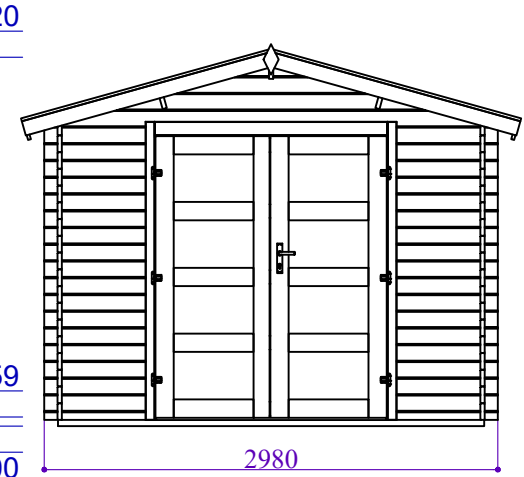

FOUNDATION PLAN

BACK FASADE

FRONT FASADE

PLAN

LEFT FASADE

RIGHT FASADE

*size tolerance +/- 3%*

Project title:		<b>28049</b>		Page title:		<b>Facades, Plan.</b>	
Sheet .	Sheets .	Scale - 1:50		Code:		●●● 	
Designed by: D.Buliga							