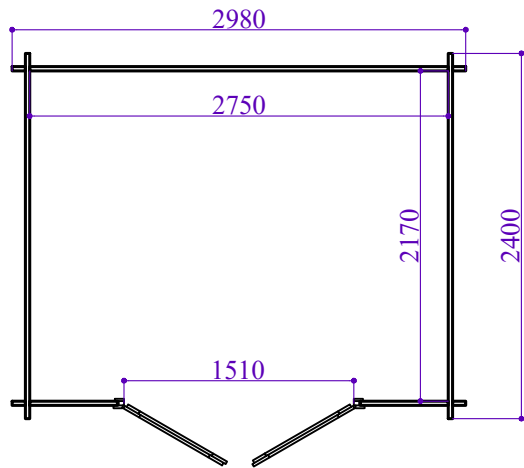

FOUNDATION PLAN

BACK FASADE

FRONT FASADE

PLAN

LEFT FASADE

RIGHT FASADE

*size tolerance +/- 3%*

Project title:		<b>28049</b>		Page title:		<b>Facades, Plan.</b>	
Sheet .	Sheets .	Scale - 1:50		Code:		●●● 	
Designed by: D.Buliga							