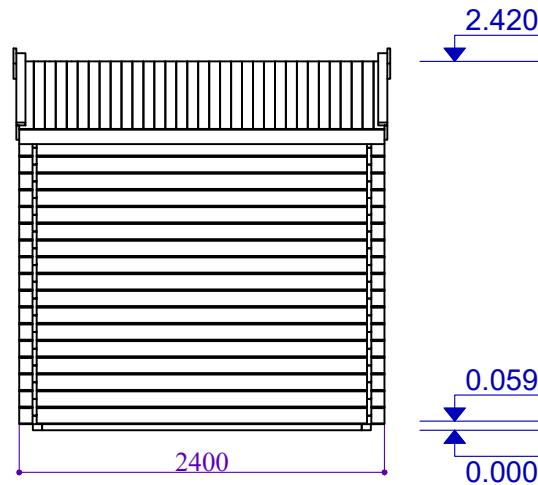

FOUNDATION PLAN

BACK FASADE

FRONT FASADE

PLAN

LEFT FASADE

RIGHT FASADE

*size tolerance +/- 3%*

Project title:		<b>28049</b>		Page title:		<b>Facades, Plan.</b>	
Sheet .	Sheets .	Scale - 1:50		Code:		●●● 	
Designed by: D.Buliga							