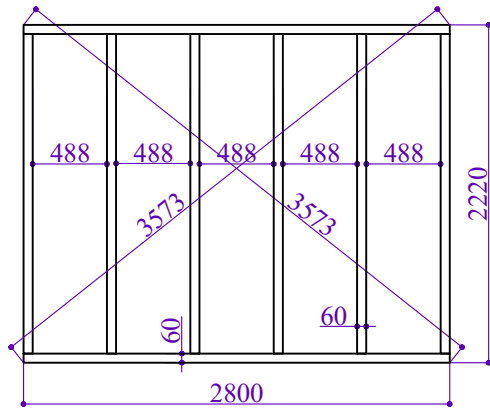

FOUNDATION PLAN

BACK FASADE

FRONT FASADE

PLAN

LEFT FASADE

RIGHT FASADE

*size tolerance +/- 3%*

Project title:		<b>28049</b>		Page title:		<b>Facades, Plan.</b>	
Sheet .	Sheets .	Scale - 1:50		Code:		●●● 	
Designed by: D.Buliga							