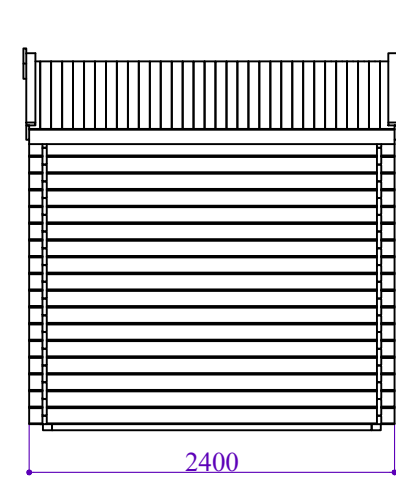

FOUNDATION PLAN

BACK FASADE

FRONT FASADE

PLAN

LEFT FASADE

RIGHT FASADE

*size tolerance +/- 3%*

Project title:		<b>28049</b>		Page title:		<b>Facades, Plan.</b>	
Sheet .	Sheets .	Scale - 1:50		Code:		●●● 	
Designed by: D.Buliga							