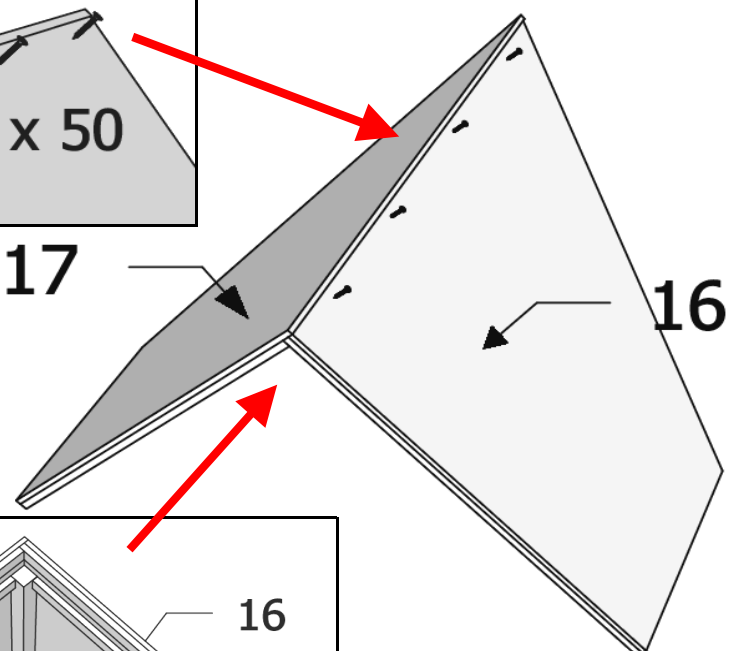

Grillkota 9,0

Montageanleitung * Assembly instruction

11/24

Ansicht von innen
View from the inside

+

15

4 x 50	8
---------------	----------

17