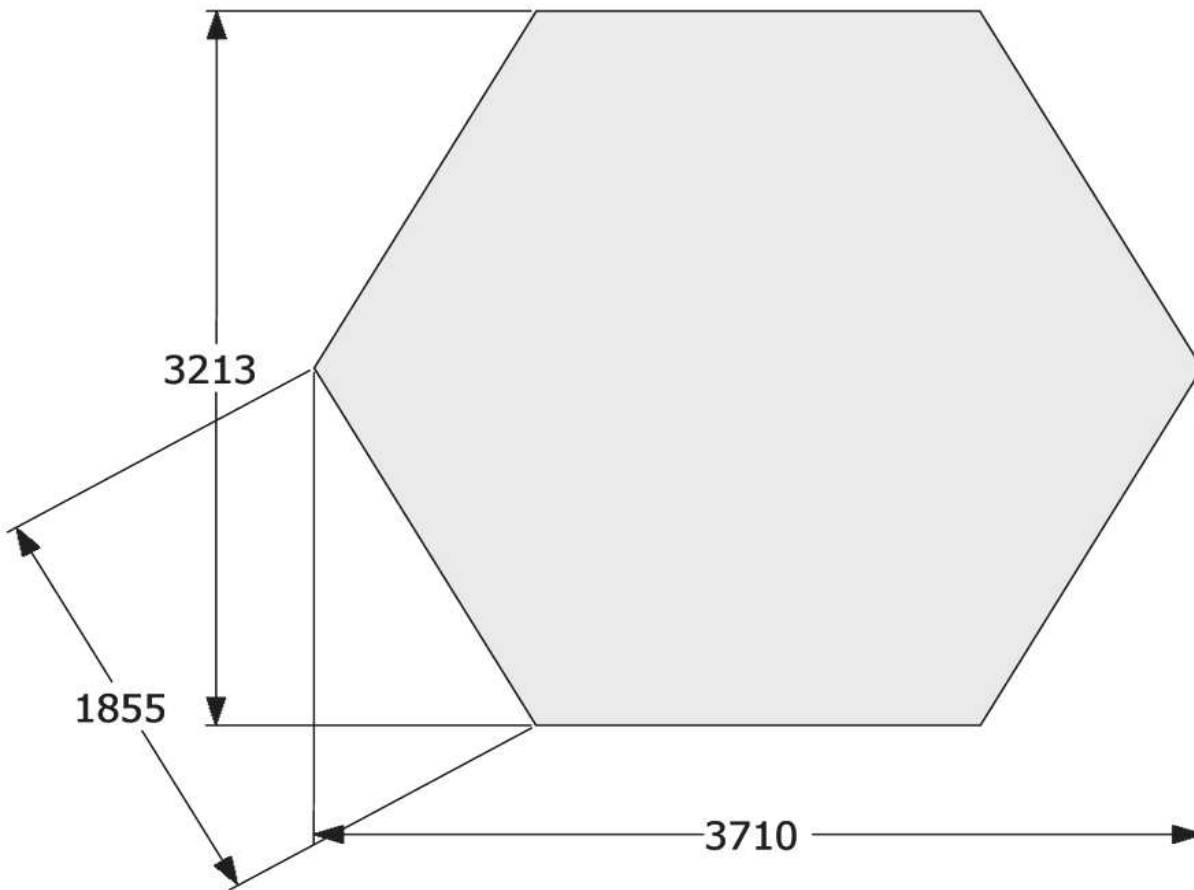

Grillkota 9,0

Montageanleitung * Assembly instruction

1/24