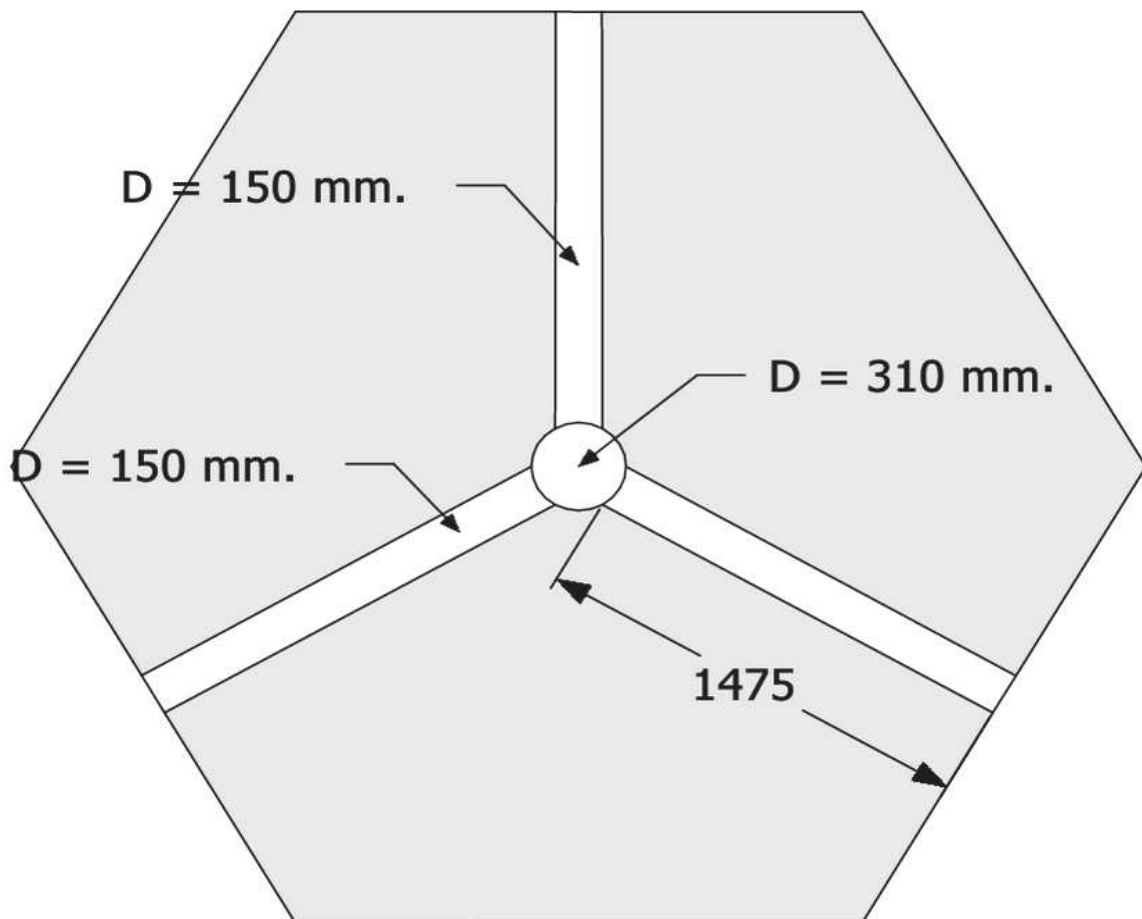

Grillkota 9,0

Montageanleitung * Assembly instruction

1/24