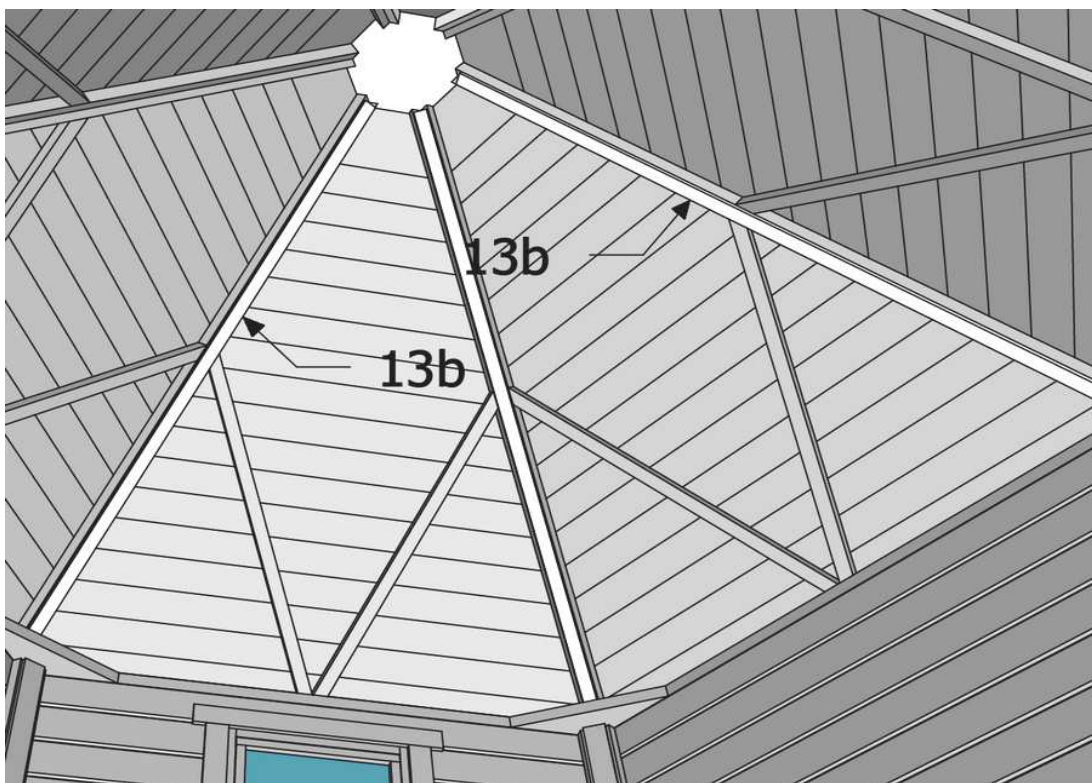

+	24	25	26	27	28	29	4 x 70	60