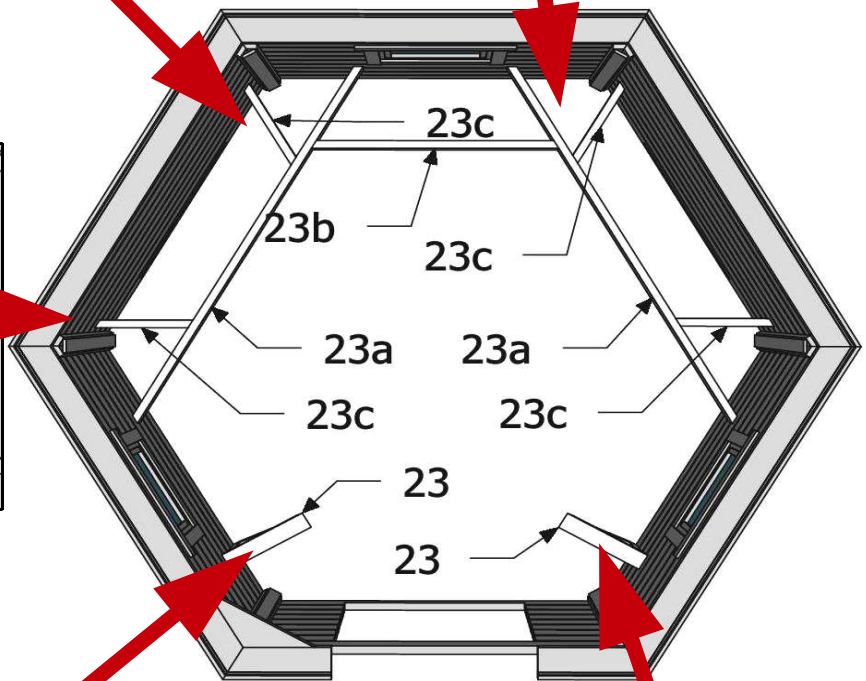

04

3 x 40

6

Grillkota 9,0

Montageanleitung * Assembly instruction

17/24

23	+	23a	+	23c	+	23b		4 x 70	36
-----------	---	------------	---	------------	---	------------	--	---------------	-----------

Grillkota 9,0